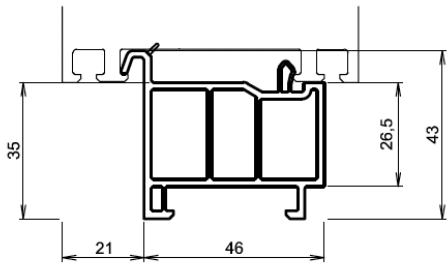

## 76 Profile Design Details

Sliding door HS – lift and slide

Low sill for Entrance and French doors both inwards and outwards opening. Sill extensions available: 15mm, 30mm, 60mm.

**76754 Bankanschluss 20 mm / bank connection**

**76754** Recycling  
recycling

**76753 Bankanschluss 35 mm / bank connection**

**76704 Bodeneinstand 45 mm / base single-column**

recycling, inside white or cream

**76708 Bodeneinstand 50 mm / base single-column**