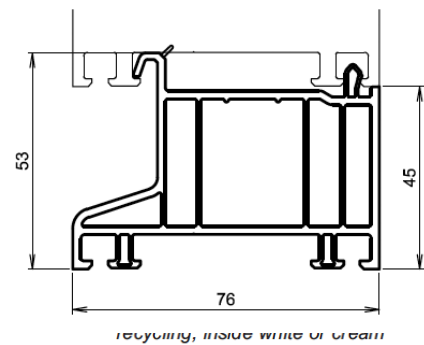

## 76 Profile Design Details

Sliding door HS – lift and slide

Low sill for Entrance and French doors both inwards and outwards opening. Sill extensions available: 15mm, 30mm, 60mm.

**76754 Bankanschluss 20 mm / bank connection**

**76754** Recycling  
recycling

**76753 Bankanschluss 35 mm / bank connection**

**76704 Bodeneinstand 45 mm / base single-column**

recycling, inside white or cream

**76708 Bodeneinstand 50 mm / base single-column**