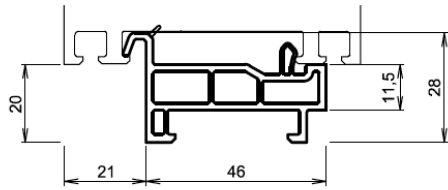

## 76 Profile Design Details

Sliding door HS – lift and slide

Low sill for Entrance and French doors both inwards and outwards opening. Sill extensions available: 15mm, 30mm, 60mm.

**76754 Bankanschluss 20 mm / bank connection**

**76754** Recycling  
recycling

**76753 Bankanschluss 35 mm / bank connection**

**76704 Bodeneinstand 45 mm / base single-column**

recycling, inside white or cream

**76708 Bodeneinstand 50 mm / base single-column**