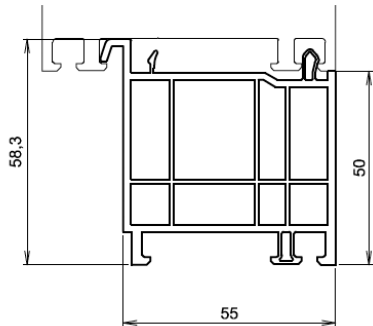

## 76 Profile Design Details

Sliding door HS – lift and slide

Low sill for Entrance and French doors both inwards and outwards opening. Sill extensions available: 15mm, 30mm, 60mm.

**76754 Bankanschluss 20 mm / bank connection**

**76754** Recycling  
recycling

**76753 Bankanschluss 35 mm / bank connection**

**76704 Bodeneinstand 45 mm / base single-column**

recycling, inside white or cream

**76708 Bodeneinstand 50 mm / base single-column**