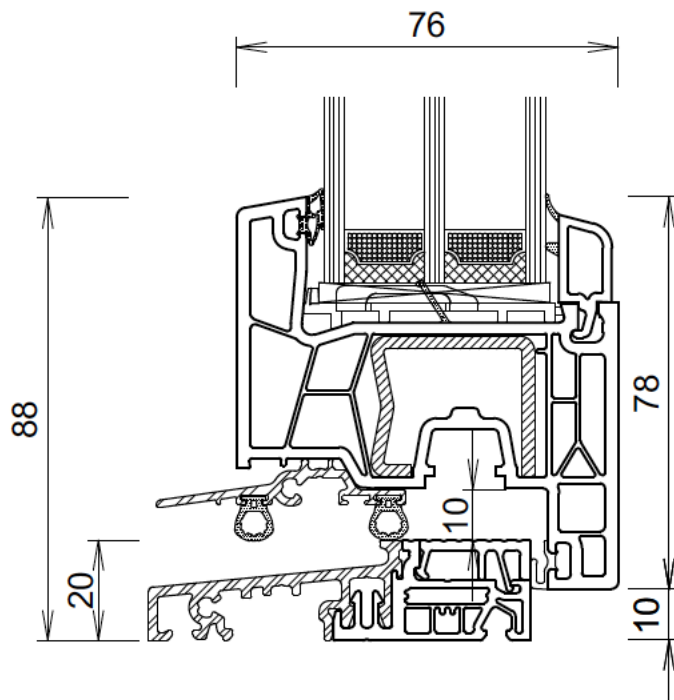

## 76 Profile Design Details

Sliding door HS – lift and slide

Low sill for Entrance and French doors both inwards and outwards opening. Sill extensions available: 15mm, 30mm, 60mm.

**76754 Bankanschluss 20 mm / bank connection**

**76754** Recycling  
recycling

**76753 Bankanschluss 35 mm / bank connection**

**76704 Bodeneinstand 45 mm / base single-column**

recycling, inside white or cream

**76708 Bodeneinstand 50 mm / base single-column**