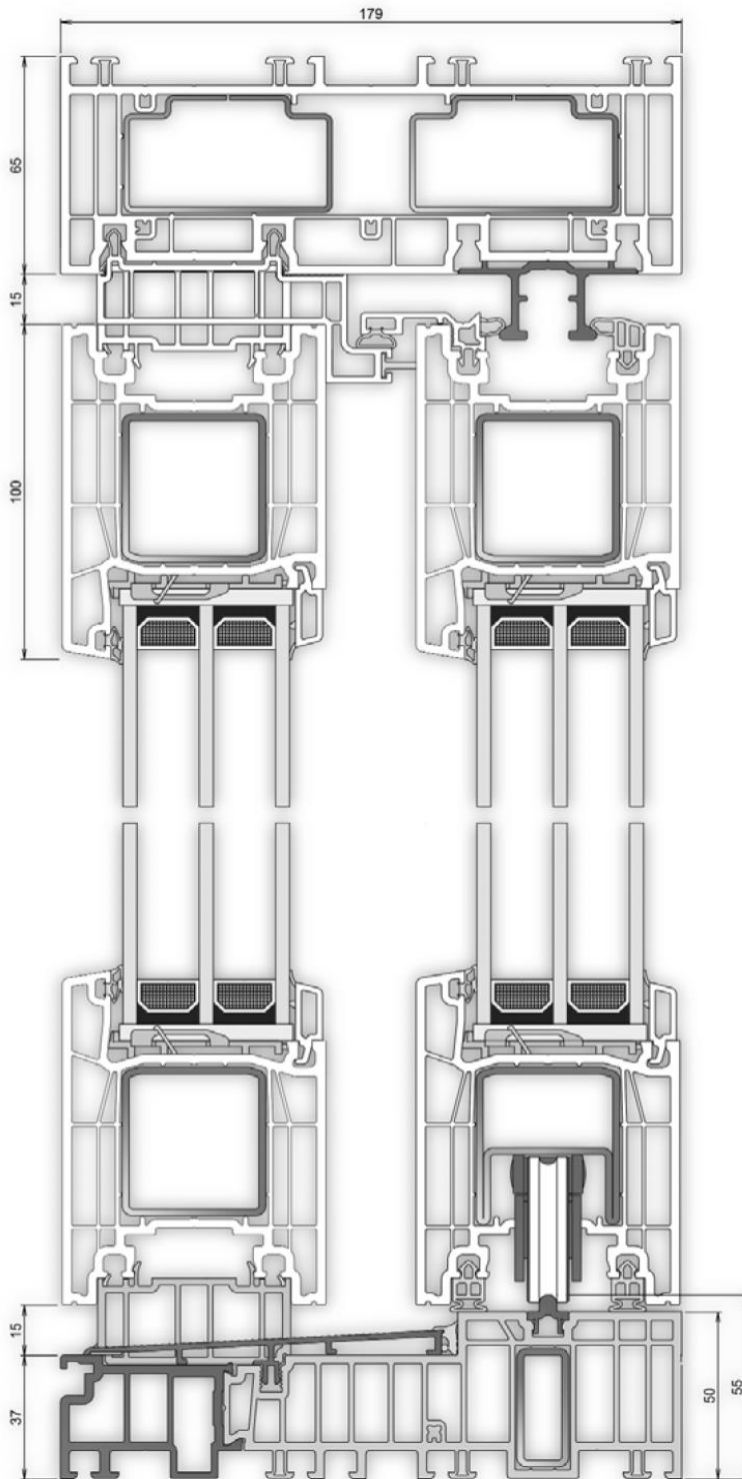

## 76 Profile Design Details

Sliding door HS – lift and slide

Low sill for Entrance and French doors both inwards and outwards opening. Sill extensions available: 15mm, 30mm, 60mm.

**76754 Bankanschluss 20 mm / bank connection**

**76754** Recycling  
recycling

**76753 Bankanschluss 35 mm / bank connection**

**76704 Bodeneinstand 45 mm / base single-column**

recycling, inside white or cream

**76708 Bodeneinstand 50 mm / base single-column**